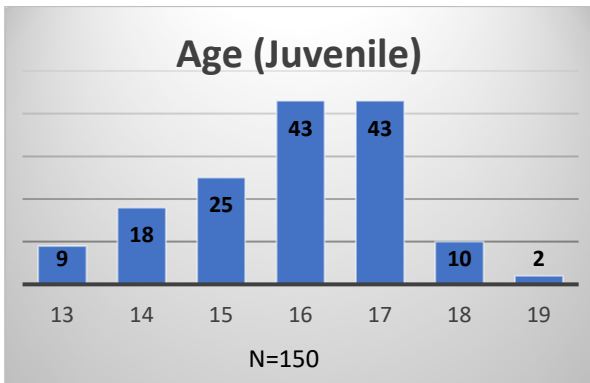

**Daily Data Dashboard – June 27, 2023**  
**Demographics for JTDC Population**  
**Tuesday Morning Midnight Count**

Total # of probation Involved youth<sup>1</sup>: 1,224

<sup>1</sup> Probation Active: Any youth who is pending sentencing with an active social history, has been formally placed on probation or supervision with Cook County Juvenile Probation on the date of the report.

\*Age, Gender and Race for Criminal Court population (N=1) is not represented in this report.

Data sources: cFive Supervisor – Probation Population and RMIS – JTDC Population

**Daily Data Dashboard – June 27, 2023**  
**Demographics for JTDC Population**  
**Tuesday Morning Midnight Count**