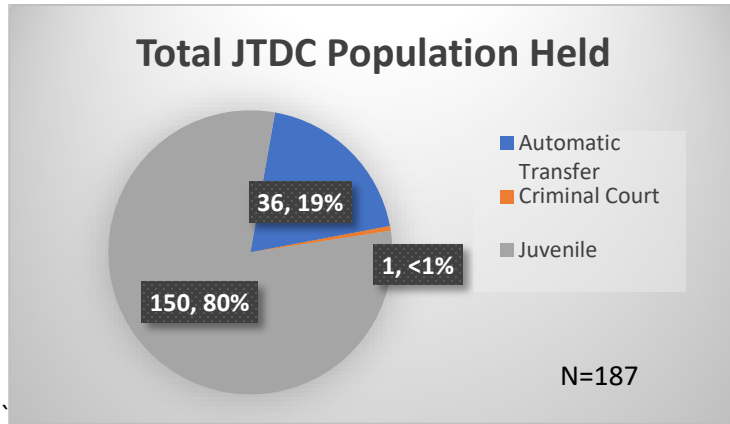

**Daily Data Dashboard – June 27, 2023**  
**Demographics for JTDC Population**  
**Tuesday Morning Midnight Count**

Total # of probation Involved youth<sup>1</sup>: 1,224

<sup>1</sup> Probation Active: Any youth who is pending sentencing with an active social history, has been formally placed on probation or supervision with Cook County Juvenile Probation on the date of the report.

\*Age, Gender and Race for Criminal Court population (N=1) is not represented in this report.

Data sources: cFive Supervisor – Probation Population and RMIS – JTDC Population

**Daily Data Dashboard – June 27, 2023**  
**Demographics for JTDC Population**  
**Tuesday Morning Midnight Count**