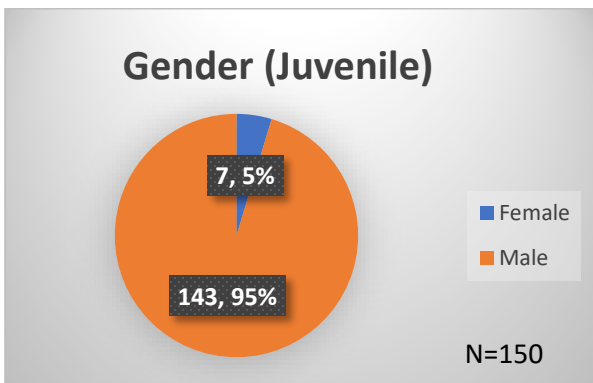

**Daily Data Dashboard – June 27, 2023**  
**Demographics for JTDC Population**  
**Tuesday Morning Midnight Count**

Total # of probation Involved youth<sup>1</sup>: 1,224

<sup>1</sup> Probation Active: Any youth who is pending sentencing with an active social history, has been formally placed on probation or supervision with Cook County Juvenile Probation on the date of the report.

\*Age, Gender and Race for Criminal Court population (N=1) is not represented in this report.

Data sources: cFive Supervisor – Probation Population and RMIS – JTDC Population

**Daily Data Dashboard – June 27, 2023**  
**Demographics for JTDC Population**  
**Tuesday Morning Midnight Count**