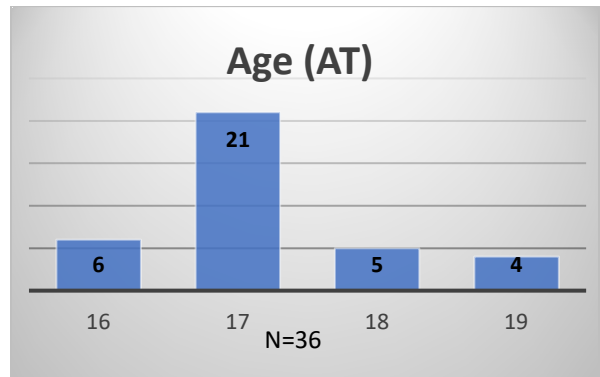

**Daily Data Dashboard – June 27, 2023**  
**Demographics for JTDC Population**  
**Tuesday Morning Midnight Count**

Total # of probation Involved youth<sup>1</sup>: 1,224

<sup>1</sup> Probation Active: Any youth who is pending sentencing with an active social history, has been formally placed on probation or supervision with Cook County Juvenile Probation on the date of the report.

\*Age, Gender and Race for Criminal Court population (N=1) is not represented in this report.

Data sources: cFive Supervisor – Probation Population and RMIS – JTDC Population

**Daily Data Dashboard – June 27, 2023**  
**Demographics for JTDC Population**  
**Tuesday Morning Midnight Count**