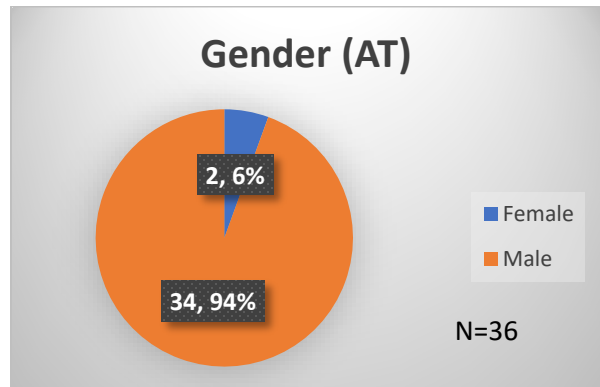

**Daily Data Dashboard – June 27, 2023**  
**Demographics for JTDC Population**  
**Tuesday Morning Midnight Count**

Total # of probation Involved youth<sup>1</sup>: 1,224

<sup>1</sup> Probation Active: Any youth who is pending sentencing with an active social history, has been formally placed on probation or supervision with Cook County Juvenile Probation on the date of the report.

\*Age, Gender and Race for Criminal Court population (N=1) is not represented in this report.

Data sources: cFive Supervisor – Probation Population and RMIS – JTDC Population

**Daily Data Dashboard – June 27, 2023**  
**Demographics for JTDC Population**  
**Tuesday Morning Midnight Count**